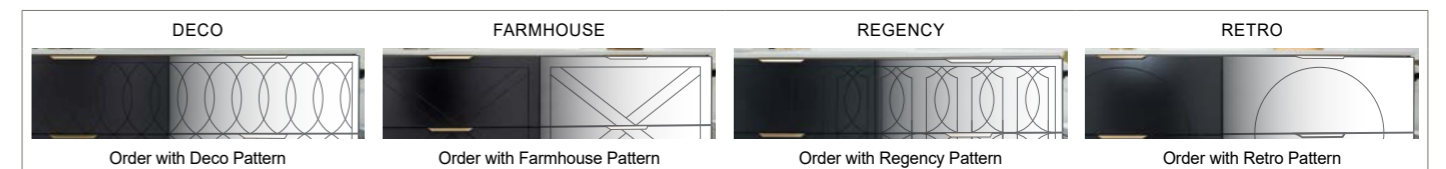

NOTE: Cabinet height of the 'on legs' unit will vary depending on legs choice. Straight leg = cabinet + 150mm leg; Angled leg = cabinet + 200mm leg; Total height = 850mm.