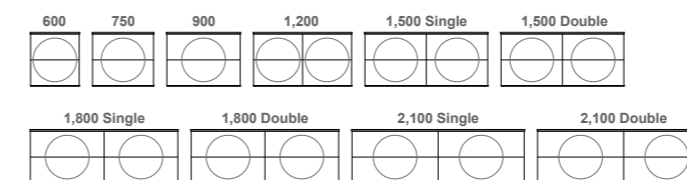

AVAILABILITY CHART | AVAILABLE WALL HUNG & ON LEGS