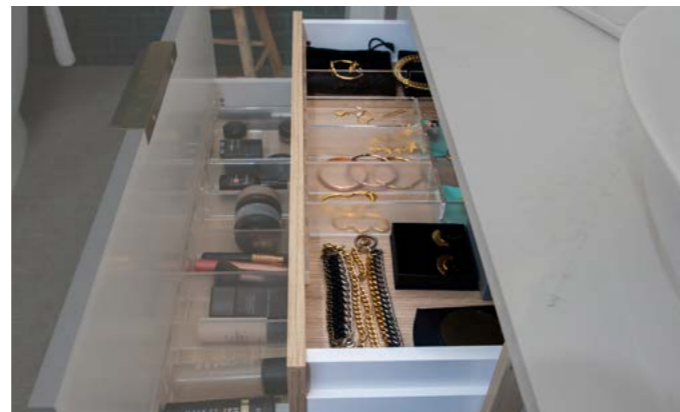

CUSTOMISING OPTIONS

STORAGE QUEEN INTERNAL TOP DRAWER

Why not add a hidden internal drawer for some added storage. It fits snugly behind the outer top drawer and includes an oak finish drawer front and soft-close drawer runners just like the main drawers.

The inner drawer can also house the optional drawer storage system which is purchased as a separate option (see below).

NOTE: Not suitable for vanities with undermount basin/s.

ITEM	SKU	RRP
Storage Queen Internal Top Drawer	SHC-OPT-V-INTDRAWER	$327 per drawer

STORAGE QUEEN DRAWER ORGANISER SYSTEM

This is what a Storage Queen's drawers look like. This modular system has been thoughtfully designed to give practical storage for all your bathroom essentials.

Created with movable dividers and uniquely crafted containers that are functional and easy to clean. This optional extra can be added to any size vanity and will be adjusted to suit your drawer size and layout.

NOTE: Number of dividers will vary depending on size of drawer.