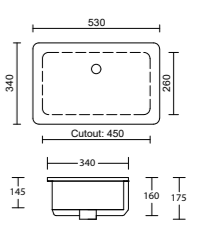

Rectangle Undermount

With overflow to back

- WG REC-BS-530-WG-S

NOTE: Wastes not included. Ceramic wastes available as separate purchase. White gloss basins included in package price. Matt and coloured basins will incur an additional charge.

- WG White Gloss
- WM White Matt
- BM Black Matt
- GM Grey Matt
- LGM Light Grey Matt
- PM Pink Matt