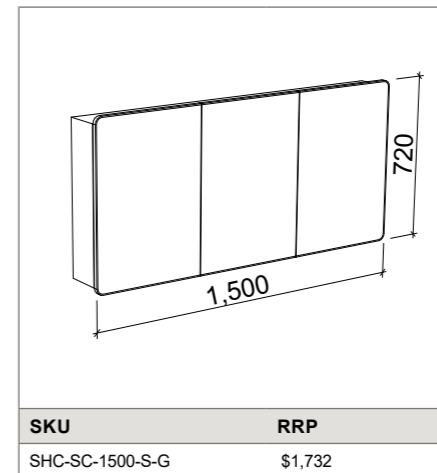

SHAVER 1500mm