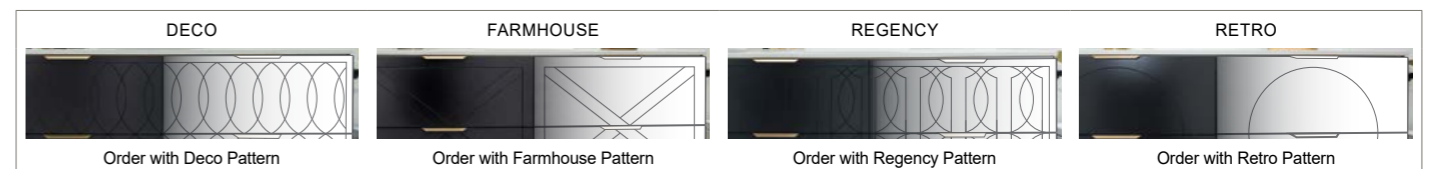

NOTE: Cabinet height of the 'on legs' unit will vary depending on legs choice. Straight leg = cabinet + 150mm leg; Angled leg = cabinet + 200mm leg; Total height = 850mm.