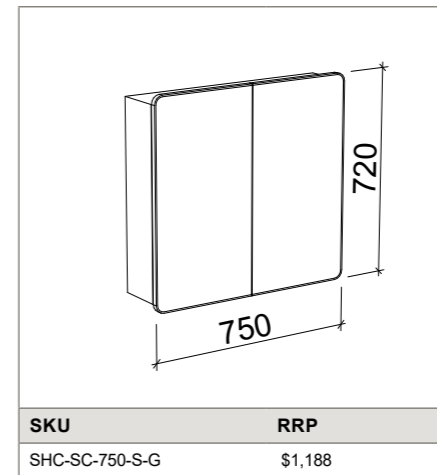

SHAVER 750mm