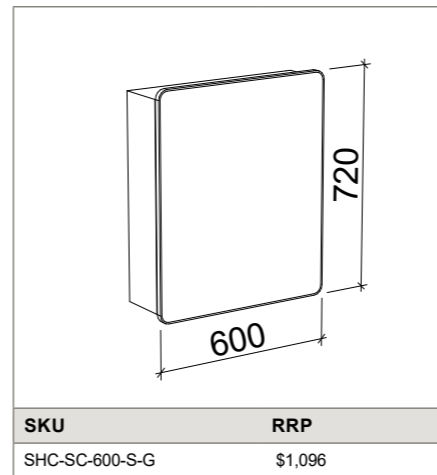

SHAVER 600mm