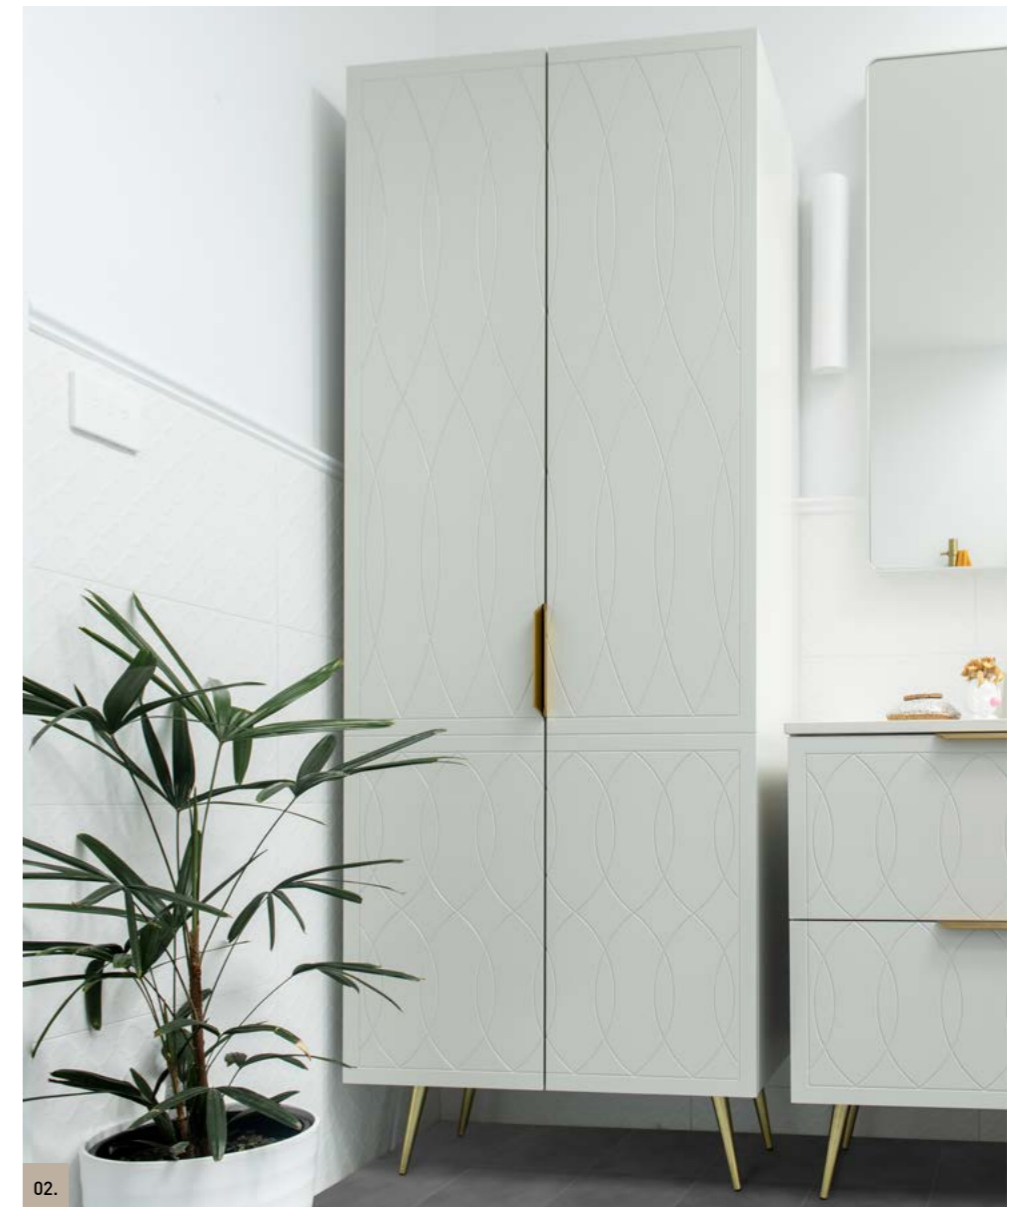

Storage Cabinet

02.

“Shaynna, the Storage Queen.”

A bathroom isn't complete without practical storage solutions. These cavernous storage cabinets are perfect to compliment your Sutherland House Collection vanity. Available in matching patterns, they give you a complete look and feel of a bathroom created by an interior design pro.

Just like the other cabinetry, these include beautiful oak finishing on the interior shelves to ensure that they're not only a functional solution but also a design statement. It's the little details that count.

AVAILABILITY CHART | AVAILABLE WALL HUNG & ON LEGS

[01.] - [02.] Sutherland House Collection Storage Cabinet 800mm
SHC-TB-8045-L-G | $2,390 | **CABINET:** Light Grey Satin with Deco Pattern | **HANDLES:** Brushed Gold Ova Handles | **LEGS:** Brushed Gold Angled Legs

[03.] Sutherland House Collection Storage Cabinet 400mm
SHC-TB-4045-L-G | $1,998 | **CABINET:** Light Grey Satin with Regency Pattern | **HANDLES:** Chrome Ova Handles | **LEGS:** Chrome Straight Legs

[04.] Sutherland House Collection Storage Cabinet 800mm
SHC-TB-8045-L-G | $2,390 | **CABINET:** White Satin with Farmhouse Pattern | **HANDLES:** Black Satin Ova Handles | **LEGS:** Black Satin Straight Legs