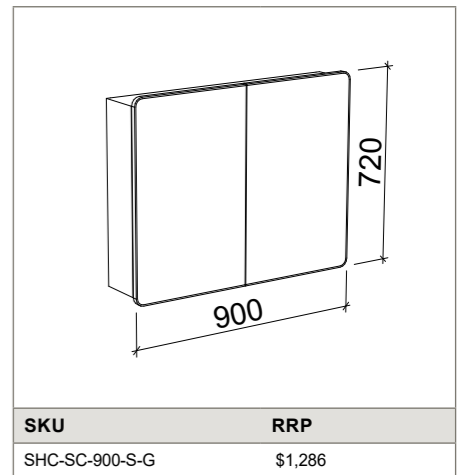

NOTE: Cabinet height of the 'on legs' unit will vary depending on legs choice. Straight leg = cabinet + 150mm leg; Angled leg = cabinet + 200mm leg; Total height = 850mm.

SHAVER 600mm

SHAVER 750mm

SHAVER 900mm

SHAVER 1200mm

SHAVER 1500mm

SHAVER 1800mm

SHAVER 2100mm

SIDE VIEW

NOTE: Each shaver includes 2x adjustable internal shelves per section.

STORAGE CABINET 400mm x 450mm

WALL HUNG		ON LEGS	
			
SKU	RRP	SKU	RRP
SHC-TB-4045-W-G	\$1,853	SHC-TB-4045-L-G	\$1,998