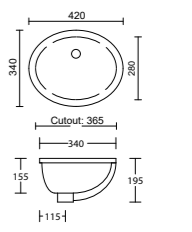

Oval Undermount

With overflow to front

- WG OVL-BS-420-WG-S