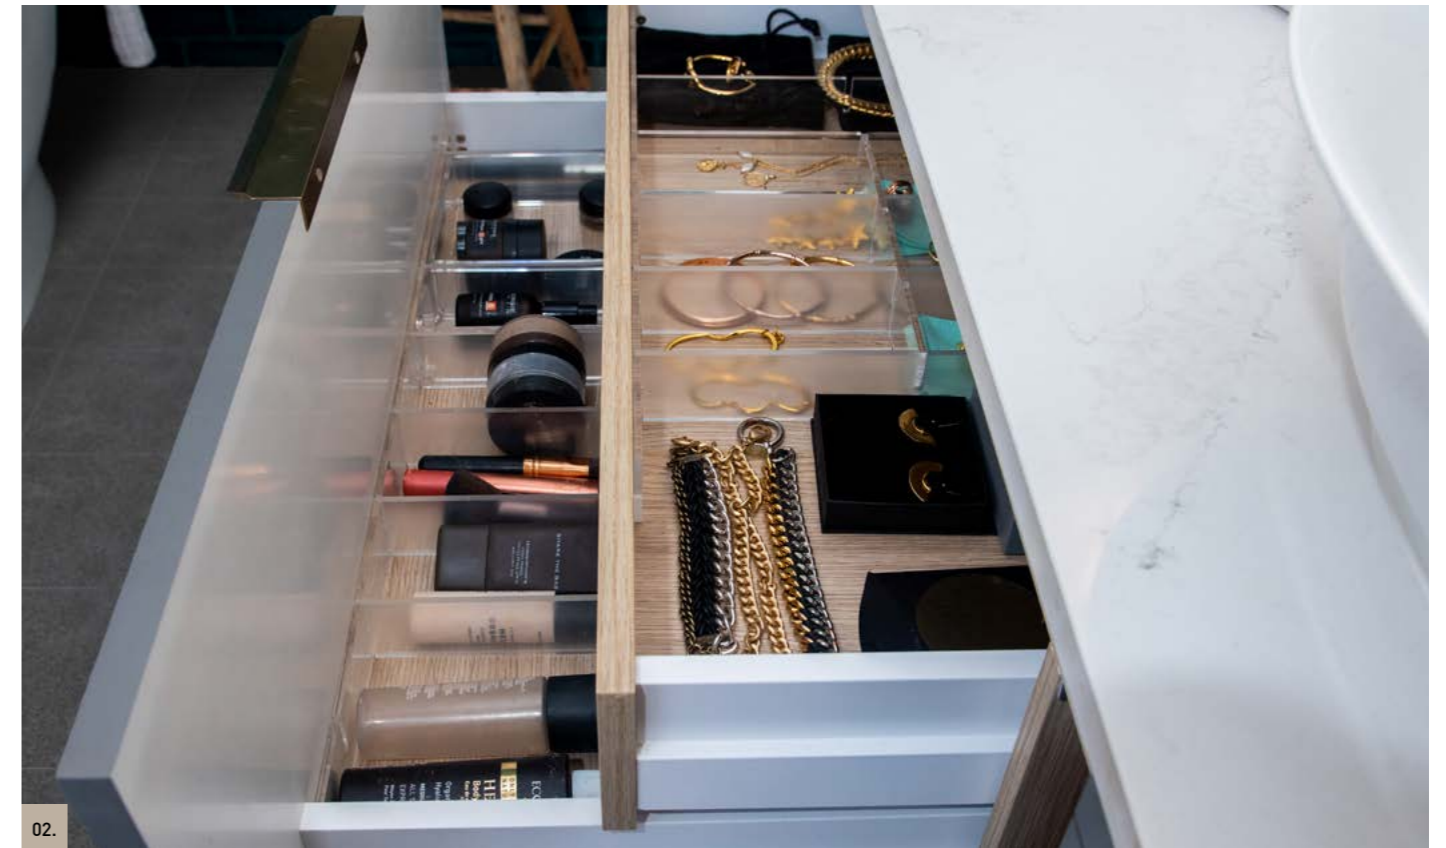

02.

03.

04.

[01.] - [04.] Storage Queen Drawer Organiser
SHC-OPT-V-DIVIDER | \$180 per drawer

Storage Queen Internal Top Drawer

“Can you have too much storage?”

Silly question, of course not! Why not add a hidden internal drawer for some extra storage. It fits snugly behind the outer top drawer and includes an oak finish drawer front and soft-close drawer runners just like the main drawers.

The inner drawer can also house the optional drawer storage system. Come on... be a 'neat freak' and get your new bathroom organised like an art gallery.

[01.] - [02.] Storage Queen Internal Top Drawer
SHC-OPT-V-INTDRAWER | \$327 per drawer | **CABINET:** Soft-close drawers and oak finish
NOTE: Shown with Storage Queen Drawer Organiser | SHC-OPT-V-DIVIDER | ADD \$180 per drawer