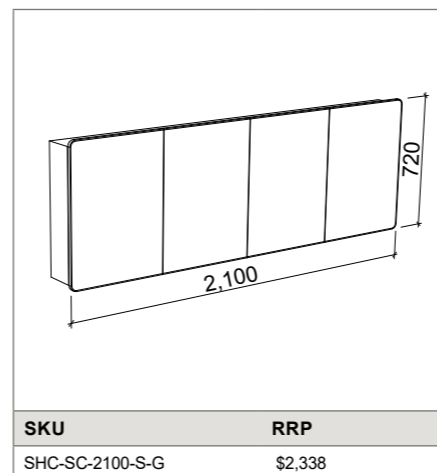

SHAVER 1200mm

SHAVER 1500mm

SHAVER 1800mm

SHAVER 2100mm

SIDE VIEW

NOTE: Each shaver includes 2x adjustable internal shelves per section.

STORAGE CABINET 400mm x 450mm

WALL HUNG		ON LEGS	
			
SKU	RRP	SKU	RRP
SHC-TB-4045-W-G	\$1,853	SHC-TB-4045-L-G	\$1,998

STORAGE CABINET 800mm x 450mm

WALL HUNG		ON LEGS	
			
SKU	RRP	SKU	RRP
SHC-TB-8045-W-G	\$2,245	SHC-TB-8045-L-G	\$2,390

NOTE: Cabinet height of the 'on legs' unit will vary depending on legs choice. Straight leg = cabinet + 150mm leg; Angled leg = cabinet + 200mm leg; Total height = 1900mm. Each storage cabinet includes 5x adjustable internal shelves.