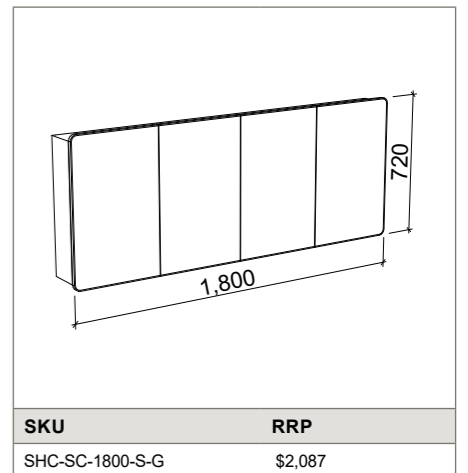

SHAVER 1800mm