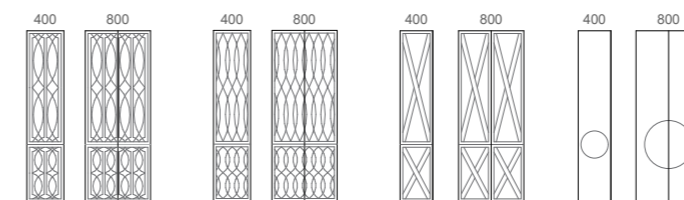

AVAILABILITY CHART | AVAILABLE WALL HUNG & ON LEGS

[01.] - [02.] Sutherland House Collection Storage Cabinet 800mm
SHC-TB-8045-L-G | $2,390 | **CABINET:** Light Grey Satin with Deco Pattern | **HANDLES:** Brushed Gold Ova Handles | **LEGS:** Brushed Gold Angled Legs

[03.] Sutherland House Collection Storage Cabinet 400mm
SHC-TB-4045-L-G | $1,998 | **CABINET:** Light Grey Satin with Regency Pattern | **HANDLES:** Chrome Ova Handles | **LEGS:** Chrome Straight Legs

[04.] Sutherland House Collection Storage Cabinet 800mm
SHC-TB-8045-L-G | $2,390 | **CABINET:** White Satin with Farmhouse Pattern | **HANDLES:** Black Satin Ova Handles | **LEGS:** Black Satin Straight Legs