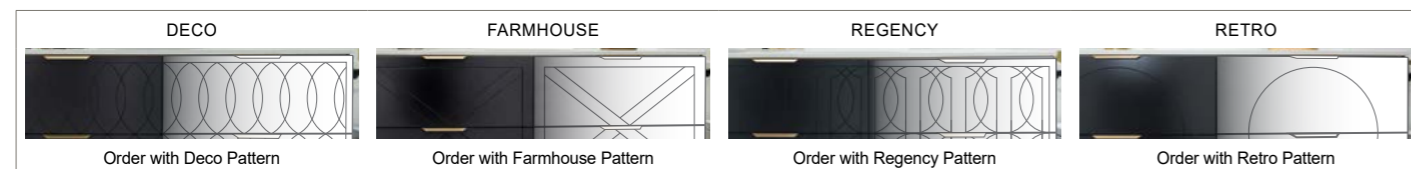

VANITY 750mm

WALL HUNG			ON LEGS		
CABINET WITH	SKU	RRP	CABINET WITH	SKU	RRP
20mm SilkSurface Top with White Gloss Ceramic Above Counter Basin	SHC-V-750-C-SSA-W	$2,902	20mm SilkSurface Top with White Gloss Ceramic Above Counter Basin	SHC-V-750-C-SSA-L	$2,997
20mm SilkSurface Top with White Gloss Ceramic Undermount Basin	SHC-V-750-C-SSU-W	$2,902	20mm SilkSurface Top with White Gloss Ceramic Undermount Basin	SHC-V-750-C-SSU-L	$2,997
20mm Stone Top with White Gloss Ceramic Above Counter Basin	SHC-V-750-C-STA-W	$3,083	20mm Stone Top with White Gloss Ceramic Above Counter Basin	SHC-V-750-C-STA-L	$3,203
20mm Stone Top with White Gloss Ceramic Undermount Basin	SHC-V-750-C-STU-W	$3,367	20mm Stone Top with White Gloss Ceramic Undermount Basin	SHC-V-750-C-STU-L	$3,487
No Top	SHC-VCO-750-C-X-W	$1,891	No Top	SHC-VCO-750-C-X-L	$2,011

NOTE: Cabinet height of the 'on legs' unit will vary depending on legs choice. Straight leg = cabinet + 150mm leg; Angled leg = cabinet + 200mm leg; Total height = 850mm.

VANITY 900mm

WALL HUNG			ON LEGS		
CABINET WITH	SKU	RRP	CABINET WITH	SKU	RRP
20mm SilkSurface Top with White Gloss Ceramic Above Counter Basin	SHC-V-900-C-SSA-W	$3,225	20mm SilkSurface Top with White Gloss Ceramic Above Counter Basin	SHC-V-900-C-SSA-L	$3,320
20mm SilkSurface Top with White Gloss Ceramic Undermount Basin	SHC-V-900-C-SSU-W	$3,225	20mm SilkSurface Top with White Gloss Ceramic Undermount Basin	SHC-V-900-C-SSU-L	$3,320
20mm Stone Top with White Gloss Ceramic Above Counter Basin	SHC-V-900-C-STA-W	$3,239	20mm Stone Top with White Gloss Ceramic Above Counter Basin	SHC-V-900-C-STA-L	$3,359
20mm Stone Top with White Gloss Ceramic Undermount Basin	SHC-V-900-C-STU-W	$3,611	20mm Stone Top with White Gloss Ceramic Undermount Basin	SHC-V-900-C-STU-L	$3,731
No Top	SHC-VCO-900-C-X-W	$2,110	No Top	SHC-VCO-900-C-X-L	$2,320

VANITY 1200mm

WALL HUNG			ON LEGS		
CABINET WITH	SKU	RRP	CABINET WITH	SKU	RRP
20mm SilkSurface Top with White Gloss Ceramic Above Counter Basin	SHC-V-1200-C-SSA-W	$3,588	20mm SilkSurface Top with White Gloss Ceramic Above Counter Basin	SHC-V-1200-C-SSA-L	$3,683
20mm SilkSurface Top with White Gloss Ceramic Undermount Basin	SHC-V-1200-C-SSU-W	$3,588	20mm SilkSurface Top with White Gloss Ceramic Undermount Basin	SHC-V-1200-C-SSU-L	$3,683
20mm Stone Top with White Gloss Ceramic Above Counter Basin	SHC-V-1200-C-STA-W	$3,731	20mm Stone Top with White Gloss Ceramic Above Counter Basin	SHC-V-1200-C-STA-L	$3,911
20mm Stone Top with White Gloss Ceramic Undermount Basin	SHC-V-1200-C-STU-W	$4,081	20mm Stone Top with White Gloss Ceramic Undermount Basin	SHC-V-1200-C-STU-L	$4,261
No Top	SHC-VCO-1200-C-X-W	$2,932	No Top	SHC-VCO-1200-C-X-L	$3,275