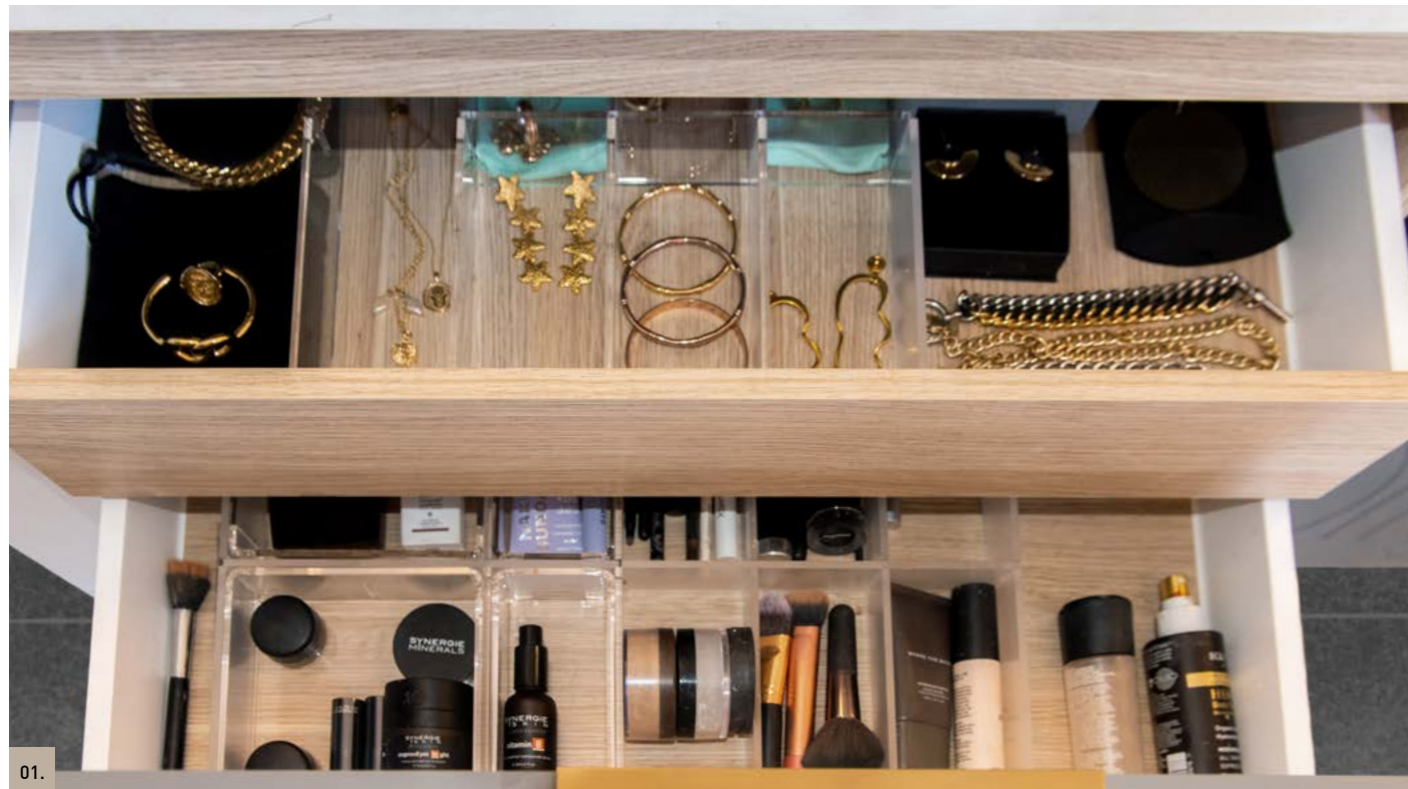

02.

03.

04.

[01.] - [04.] Storage Queen Drawer Organiser
SHC-OPT-V-DIVIDER | \$180 per drawer

Storage Queen Internal Top Drawer

“Can you have too much storage?”

Silly question, of course not! Why not add a hidden internal drawer for some extra storage. It fits snugly behind the outer top drawer and includes an oak finish drawer front and soft-close drawer runners just like the main drawers.

The inner drawer can also house the optional drawer storage system. Come on... be a 'neat freak' and get your new bathroom organised like an art gallery.

[01.] - [02.] Storage Queen Internal Top Drawer
SHC-OPT-V-INTDRAWER | \$327 per drawer | **CABINET:** Soft-close drawers and oak finish
NOTE: Shown with Storage Queen Drawer Organiser | SHC-OPT-V-DIVIDER | ADD \$180 per drawer