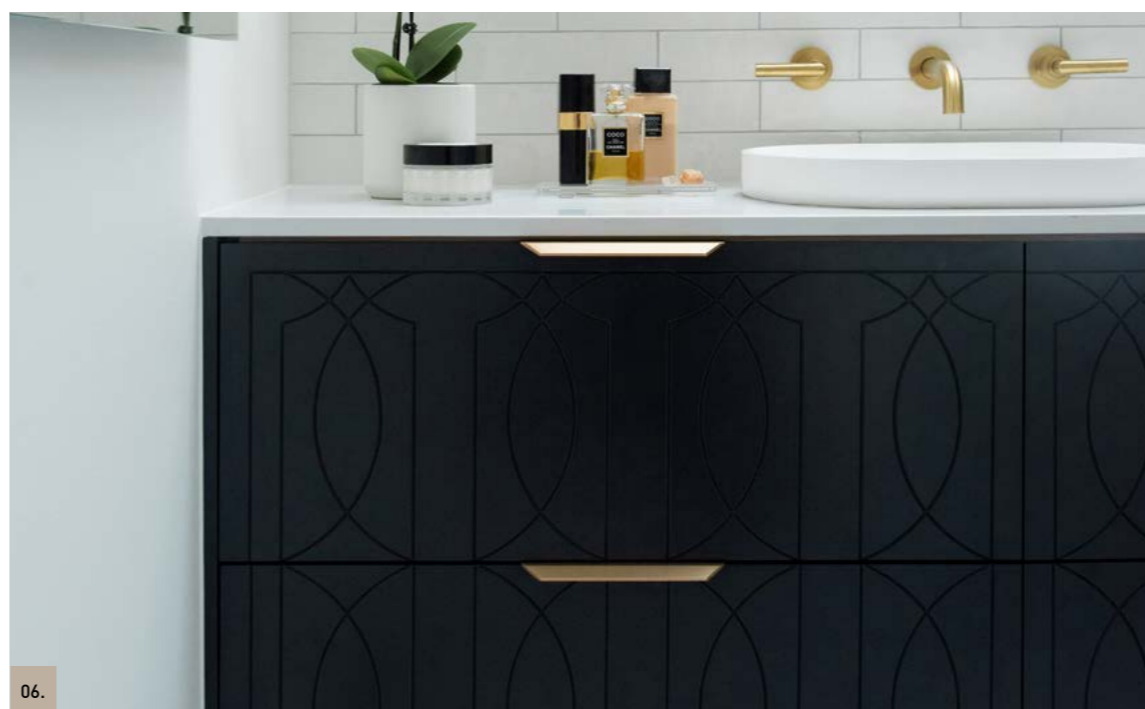

05.

06.

**[04.] Sutherland House Collection
Vanity 1500mm**

SHC-V-1500-C-SSA-L | $4,805 |
CABINET: Black Satin with Regency
Pattern | **TOP:** Calcutta Snow
SilkSurface Top | **BASIN:** Above
Counter Basin | **HANDLES:** Brushed
Gold Ova Handles | **LEGS:** Brushed
Gold Angled Legs

**[05.] Regency Pattern Detail
1500mm Vanity**

**[06.] Regency Pattern and Handles
Brushed Gold Ova Handles**

**[Please refer to Technical
Specifications for all available
options.]**