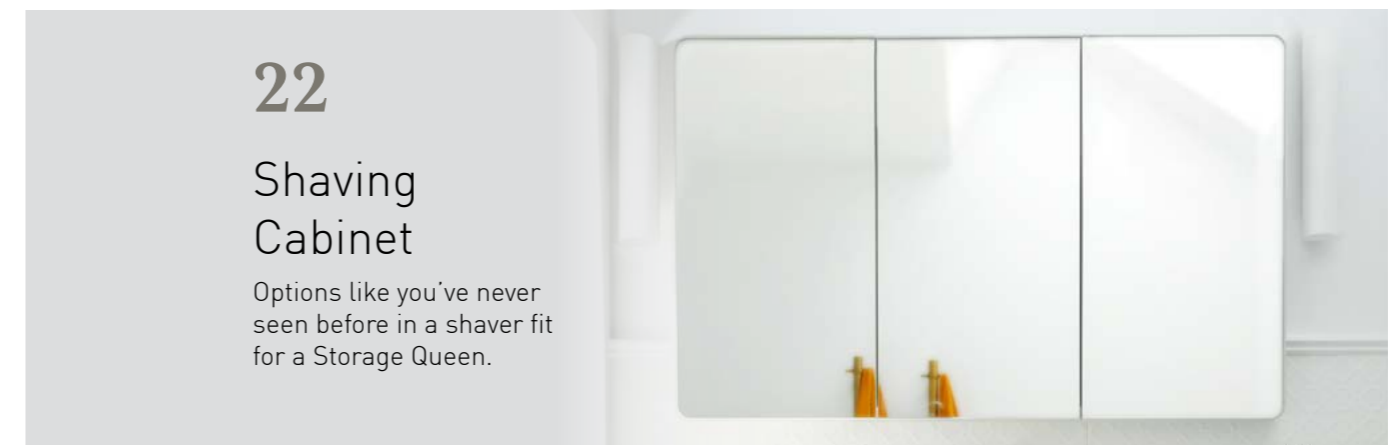

Contents

- **1** Welcome to the Sutherland House Collection
- **4** Form and Function Combine, Thanks Shaynna
- **6** Regency
- **10** Deco
- **14** Farmhouse
- **18** Retro
- **22** Shaving Cabinet
- **26** Storage Cabinet
- **30** Storage Queen Drawer Organiser

- **32** Storage Queen Internal Top Drawer
- **34** Customising Options
- **37** Pattern Options
- **38** Technical Specifications
- **46** Ceramic Basin Collection
- **50** Cabinet Handle Collection
- **51** Cabinet Leg Collection
- **52** Solid Surface Collection
- **54** Caesarstone Collection
- **56** Paint Colour Collection

6

Regency Pattern

There's more than a touch of Hollywood about the Regency design.

All prices are Recommended Retail Prices (RRP) including GST. Prices may vary depending on location and are subject to change or correction without notification. All information is provided on a E&OE basis (Errors and Omissions Excepted). There is a huge amount of very useful info in this brochure and there is more than likely an error, big or small, somewhere. Images in this brochure are shown with accessories and other furniture which is not included in the price.