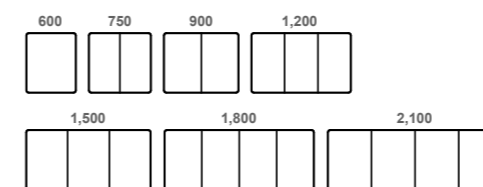

AVAILABILITY CHART | AVAILABLE 600mm - 2100mm

[01.] Sutherland House Collection Shaving Cabinet 1200mm
SHC-SC-1200-S-G | \$1,475 | CABINET: Light Grey Satin Cabinet

[02.] Sutherland House Collection Shaving Cabinet 1200mm
SHC-SC-1200-S-G | \$1,475 | CABINET: Black Satin Cabinet