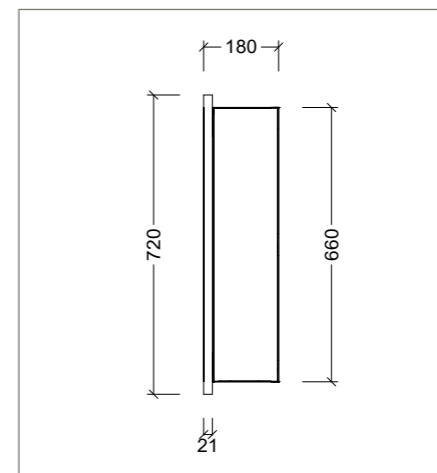

SHAVER 1200mm

SHAVER 1500mm

SHAVER 1800mm

SHAVER 2100mm

SIDE VIEW

NOTE: Each shaver includes 2x adjustable internal shelves per section.

STORAGE CABINET 400mm x 450mm

WALL HUNG		ON LEGS	
			
SKU	RRP	SKU	RRP
SHC-TB-4045-W-G	\$1,853	SHC-TB-4045-L-G	\$1,998