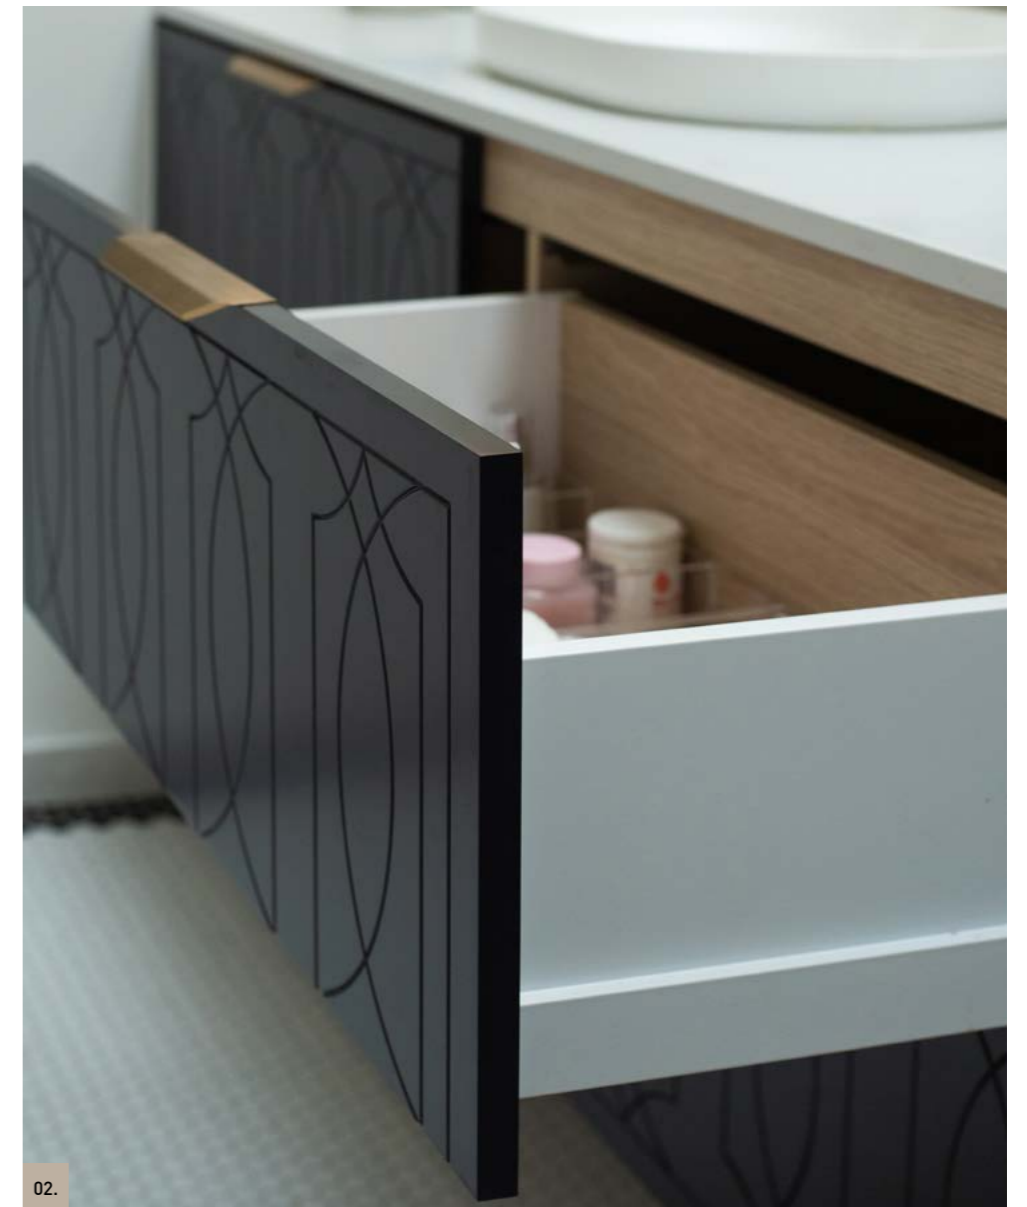

Regency

01.

02.

“As glamorous as Hollywood as Hollywood.”

As glamorous as Hollywood with the finesse of classical styling, the Regency design would be equally at home in Windsor Castle or LA's latest Bel Air mansion. Or of course, your new bathroom masterpiece.

The complimenting curves and vertical details make an intriguing texture that is architecturally stunning. Joined with the functionality of the optional internal storage, this is a work of art that you will want in your hallway for all to see, rather than your bathroom!

AVAILABILITY CHART | AVAILABLE WALL HUNG & ON LEGS

[01.] Sutherland House Collection Vanity 1500mm
SHC-V-1500-C-SSA-L | $4,805 | **CABINET:** Black Satin with Regency Pattern | **TOP:** Calcutta Snow SilkSurface Top | **BASIN:** Above Counter Basin | **HANDLES:** Brushed Gold Ova Handles | **LEGS:** Brushed Gold Angled Legs

[02.] Vanity Drawer Detail
With soft-close drawers and oak finish

[03.] Sutherland House Collection Vanity 900mm
SHC-V-900-C-SSA-W | $3,225 | **CABINET:** White Satin with Regency Pattern | **TOP:** Arctic White SilkSurface Top | **BASIN:** White Gloss Allure Above Counter Basin | **HANDLES:** Brushed Gold Ova Handles | **MOUNT:** Wall Hung

03.