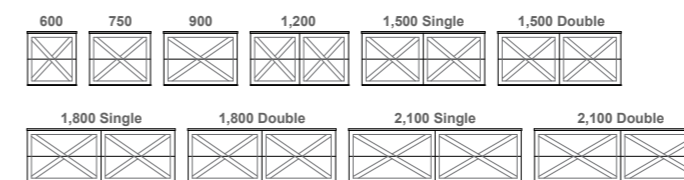

AVAILABILITY CHART | AVAILABLE WALL HUNG & ON LEGS