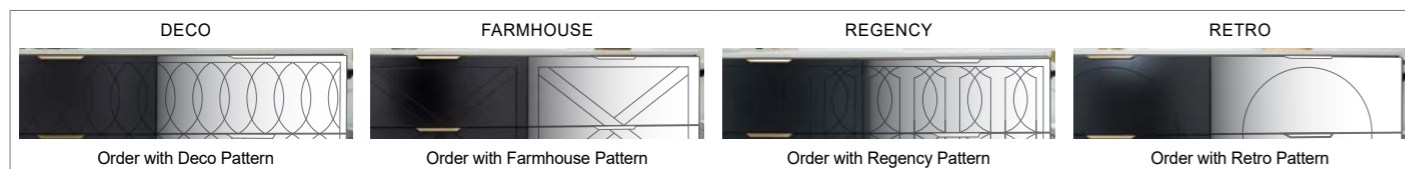

VANITY 1800mm Double Bowl

WALL HUNG			ON LEGS		
CABINET WITH	SKU	RRP	CABINET WITH	SKU	RRP
20mm SilkSurface Top with White Gloss Ceramic Above Counter Basins	SHC-V-1800-D-SSA-W	$5,309	20mm SilkSurface Top with White Gloss Ceramic Above Counter Basins	SHC-V-1800-D-SSA-L	$5,404
20mm SilkSurface Top with White Gloss Ceramic Undermount Basins	SHC-V-1800-D-SSU-W	$5,309	20mm SilkSurface Top with White Gloss Ceramic Undermount Basins	SHC-V-1800-D-SSU-L	$5,404
20mm Stone Top with White Gloss Ceramic Above Counter Basins	SHC-V-1800-D-STA-W	$5,642	20mm Stone Top with White Gloss Ceramic Above Counter Basins	SHC-V-1800-D-STA-L	$5,822
20mm Stone Top with White Gloss Ceramic Undermount Basins	SHC-V-1800-D-STU-W	$6,210	20mm Stone Top with White Gloss Ceramic Undermount Basins	SHC-V-1800-D-STU-L	$6,390
No Top	SHC-VCO-1800-D-X-W	$3,297	No Top	SHC-VCO-1800-D-X-L	$3,477

NOTE: Cabinet height of the 'on legs' unit will vary depending on legs choice. Straight leg = cabinet + 150mm leg; Angled leg = cabinet + 200mm leg; Total height = 850mm.