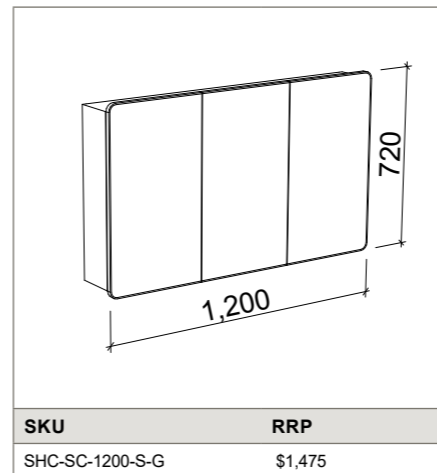

SHAVER 1200mm