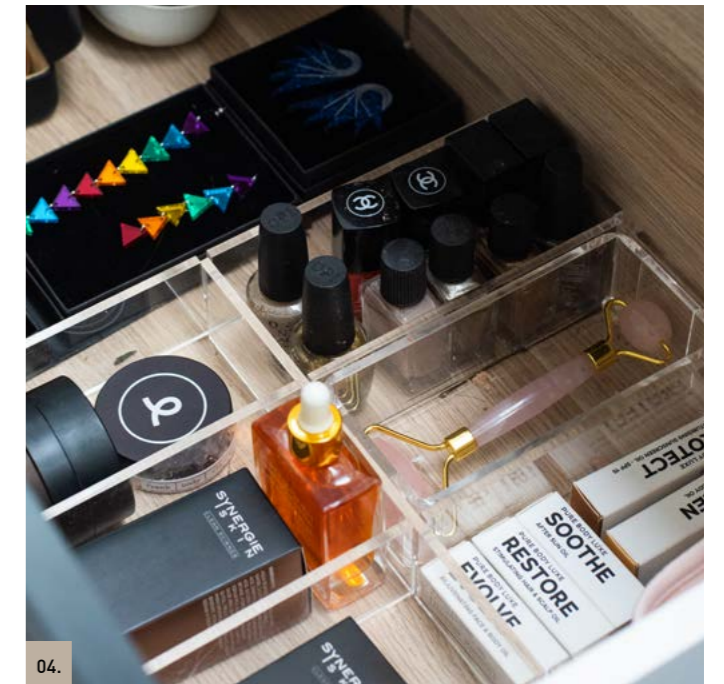

[Please refer to Technical Specifications for all available options.]

06.

07.

Storage Queen Drawer Organiser

01.

“That’s what
my drawers
must look like!”

A place for everything, and everything in its place. Disorganisation isn’t an option. This is what a Storage Queen’s drawers look like.

This modular system has been thoughtfully designed to give practical storage for all your bathroom essentials. Created with movable dividers and uniquely crafted containers that are functional and easy to clean. This optional extra can be added to any size vanity and will be adjusted to suit your drawer size and layout.

02.

03.

04.

[01.] - [04.] Storage Queen Drawer Organiser
SHC-OPT-V-DIVIDER | \$180 per drawer

Storage Queen Internal Top Drawer

“Can you have too much storage?”

Silly question, of course not! Why not add a hidden internal drawer for some extra storage. It fits snugly behind the outer top drawer and includes an oak finish drawer front and soft-close drawer runners just like the main drawers.